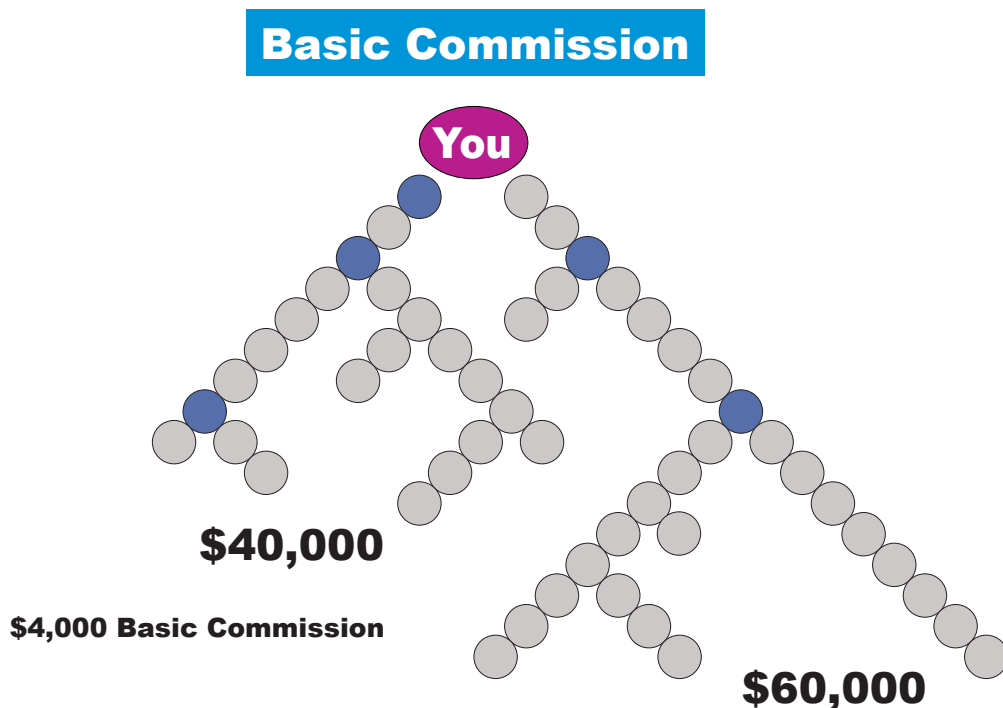

Dual Linear Mega-Match Compensation Plan

Five Ways to Get Paid

Up Front Money

- 1- **Retailing Product** - Earn approx. 30% markup.
- 2- **Fast Cash Bonus** - Earn Fast Cash/Retail Profit on all initial orders of personally sponsored people.

Residual Income

- 3- **Basic Commission** - Receive up to 10% commission of your weak leg volume (total group purchases) up to 200,000 CV per weak leg.

4- **Mega Match** - Match Basic Commissions dollar-for-dollar on every personally
 sponsored person(s) check.

5- **Leadership Bonus** - Qualified by weak leg volume, paid on total strong leg volume
 ranging up to 4%.