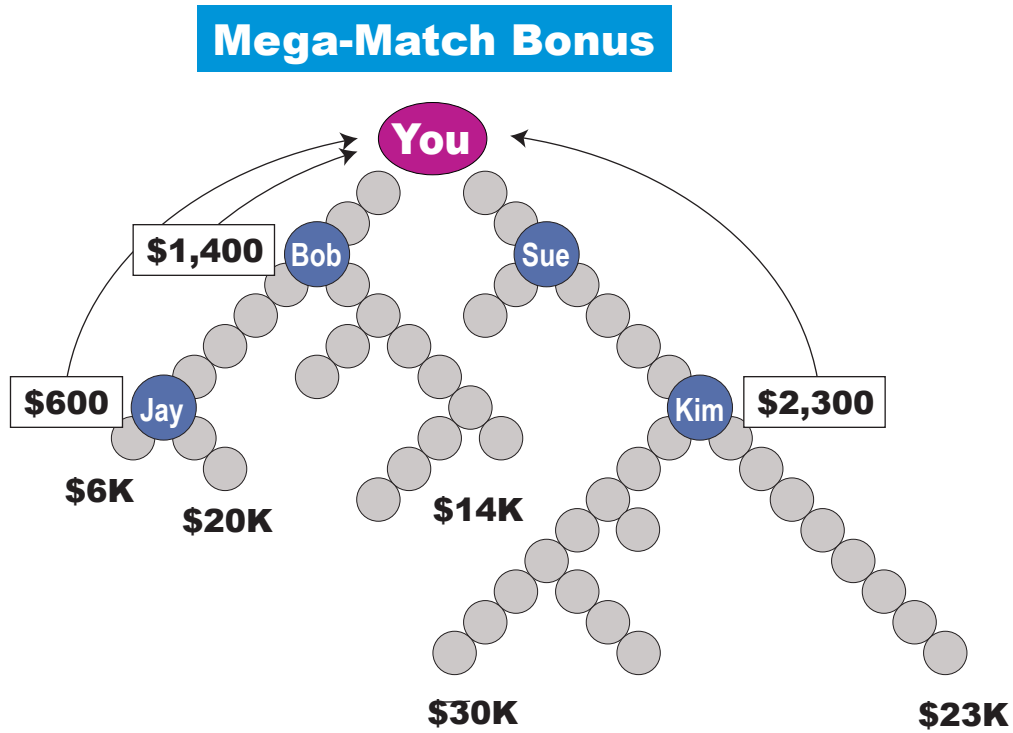

Dual Linear Mega-Match Compensation Plan

Five Ways to Get Paid

Up Front Money

- 1- **Retailing Product** - Earn approx. 30% markup.
- 2- **Fast Cash Bonus** - Earn Fast Cash/Retail Profit on all initial orders of personally sponsored people.

Residual Income

- 3- **Basic Commission** - Receive up to 10% commission of your weak leg volume (total group purchases) up to 200,000 CV per weak leg.

4- **Mega Match** - Match Basic Commissions dollar-for-dollar on every personally
 sponsored person(s) check.

5- **Leadership Bonus** - Qualified by weak leg volume, paid on total strong leg volume
 ranging up to 4%.